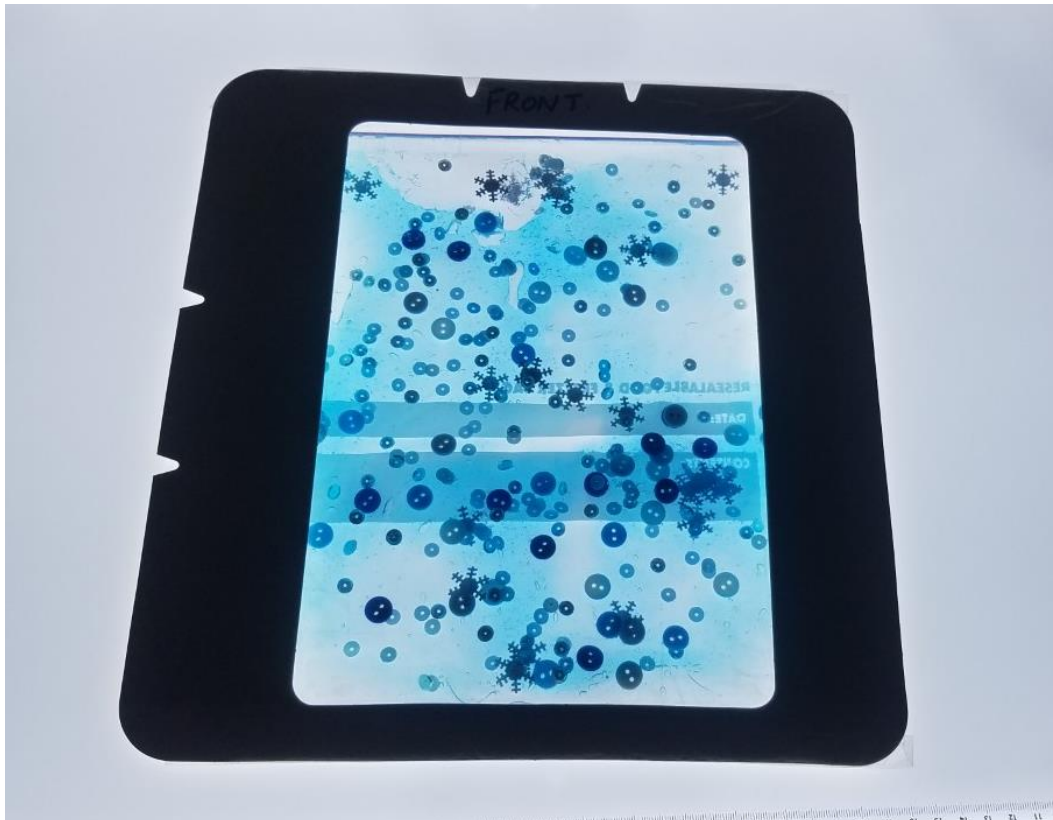

Early Years and SEN
Education Consultancy

Sensory Play Cheat Sheet– Light Tray Tuff Tray Gel bag - Indoor/Outdoor Activity

To create this yourself you will need:

Equipment Required:

- 1 cup of Hair gel
- ½ cup baby oil
- plastic confetti & sequences, buttons or any craft material.
- Double seal in a ziplock bag with wide clear tape & stick down to a tray or frame.